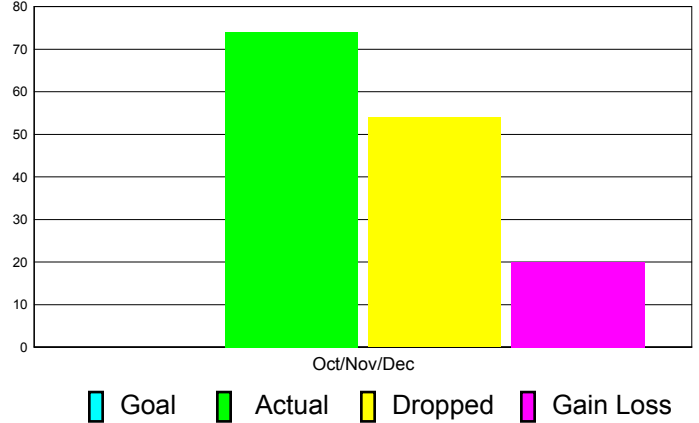

Membership Results 2011-2012

Goal, New, Dropped, Gain/Loss